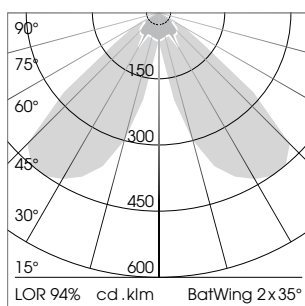

OPTIONAL

RAL colours
Mounting accessories