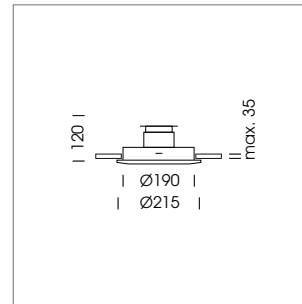

Intara RD 197

LED BatWing

LIGHTING TECHNOLOGY

Design	Array
Light colour	2,700 . 3,000 . 4,000 K
Utilised flux	5,325 . 5,500 . 5,925 lm
System power	84 W
Reflector	BatWing
Beam angle	2 x 35°
Reflector colours	Silver

LUMINAIRE

Pivot angle	175°
Angle of adjustment	2 x 25°
Weight without driver unit	1.3 kg
Protection rating . Protection class	IP 20 . I
Luminaire colours	■ ■ □

Recessed luminaire for LED arrays, active cooling, reflector with double asymmetrical light distribution pattern, 99.99% pure aluminium reflector made of MIRO-SILVER®, infinitely adjustable and pivotable, sheet steel mounting frame and luminaire housing, powder-coated, separate driver unit 220-240 V, 50/60 Hz

Design	Array
Light colour	2,700 . 3,000 . 4,000 K
Utilised flux	5,075 . 5,250 . 5,650 lm
System power	84 W
Reflector	WallBeam
Beam angle	
Reflector colours	Silver

LUMINAIRE

Pivot angle	175°
Angle of adjustment	2 x 25°
Weight without driver unit	1,4 kg
Protection rating . Protection class	IP 20 . I
Luminaire colours	■ ■ □