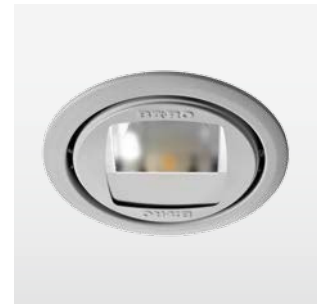

Intara RD 197

LED BatWing

LIGHTING TECHNOLOGY

Design	Array
Light colour	2,700 . 3,000 . 4,000 K
Utilised flux	5,325 . 5,500 . 5,925 lm
System power	84 W
Reflector	BatWing
Beam angle	2 x 35°
Reflector colours	Silver

LUMINAIRE

Pivot angle	175°
Angle of adjustment	2 x 25°
Weight without driver unit	1.3 kg
Protection rating . Protection class	IP 20 . I
Luminaire colours	■ ■ □

Recessed luminaire for LED arrays, active cooling, reflector with double asymmetrical light distribution pattern, 99.99% pure aluminium reflector made of MIRO-SILVER®, infinitely adjustable and pivotable, sheet steel mounting frame and luminaire housing, powder-coated, separate driver unit 220-240 V, 50/60 Hz

Design	Array
Light colour	2,700 . 3,000 . 4,000 K
Utilised flux	5,075 . 5,250 . 5,650 lm
System power	84 W
Reflector	WallBeam
Beam angle	
Reflector colours	Silver

LUMINAIRE

Pivot angle	175°
Angle of adjustment	2 x 25°
Weight without driver unit	1,4 kg
Protection rating . Protection class	IP 20 . I
Luminaire colours	■ ■ □

Recessed luminaire for LED arrays, active cooling, reflector with asymmetrical light distribution pattern, 99.99% pure aluminium reflector made of MIRO-SILVER®, infinitely adjustable and pivotable, sheet steel mounting frame and luminaire housing, powder-coated, separate driver unit 220-240 V, 50/60Hz