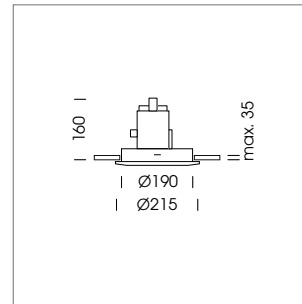

LUMINAIRE

Pivot angle	175°
Angle of adjustment	2 x 25°
Weight without driver unit	1.3 kg
Protection rating . Protection class	IP 20 . I
Luminaire colours	■ ■ □

Recessed luminaire for LED arrays, active cooling, reflector with double asymmetrical light distribution pattern, 99.99% pure aluminium reflector made of MIRO-SILVER®, infinitely adjustable and pivotable, sheet steel mounting frame and luminaire housing, powder-coated, separate driver unit 220-240 V, 50/60 Hz

Design	Array
Light colour	2,700 . 3,000 . 4,000 K
Utilised flux	5,075 . 5,250 . 5,650 lm
System power	84 W
Reflector	WallBeam
Beam angle	
Reflector colours	Silver

LUMINAIRE

Pivot angle	175°
Angle of adjustment	2 x 25°
Weight without driver unit	1,4 kg
Protection rating . Protection class	IP 20 . I
Luminaire colours	■ ■ □